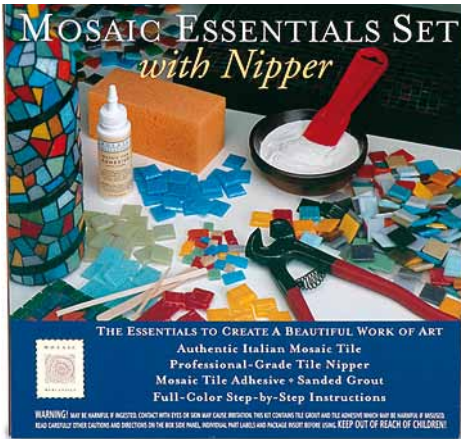

MOSAIC ESSENTIALS SET

Essentials Set With Nipper
MESET-N