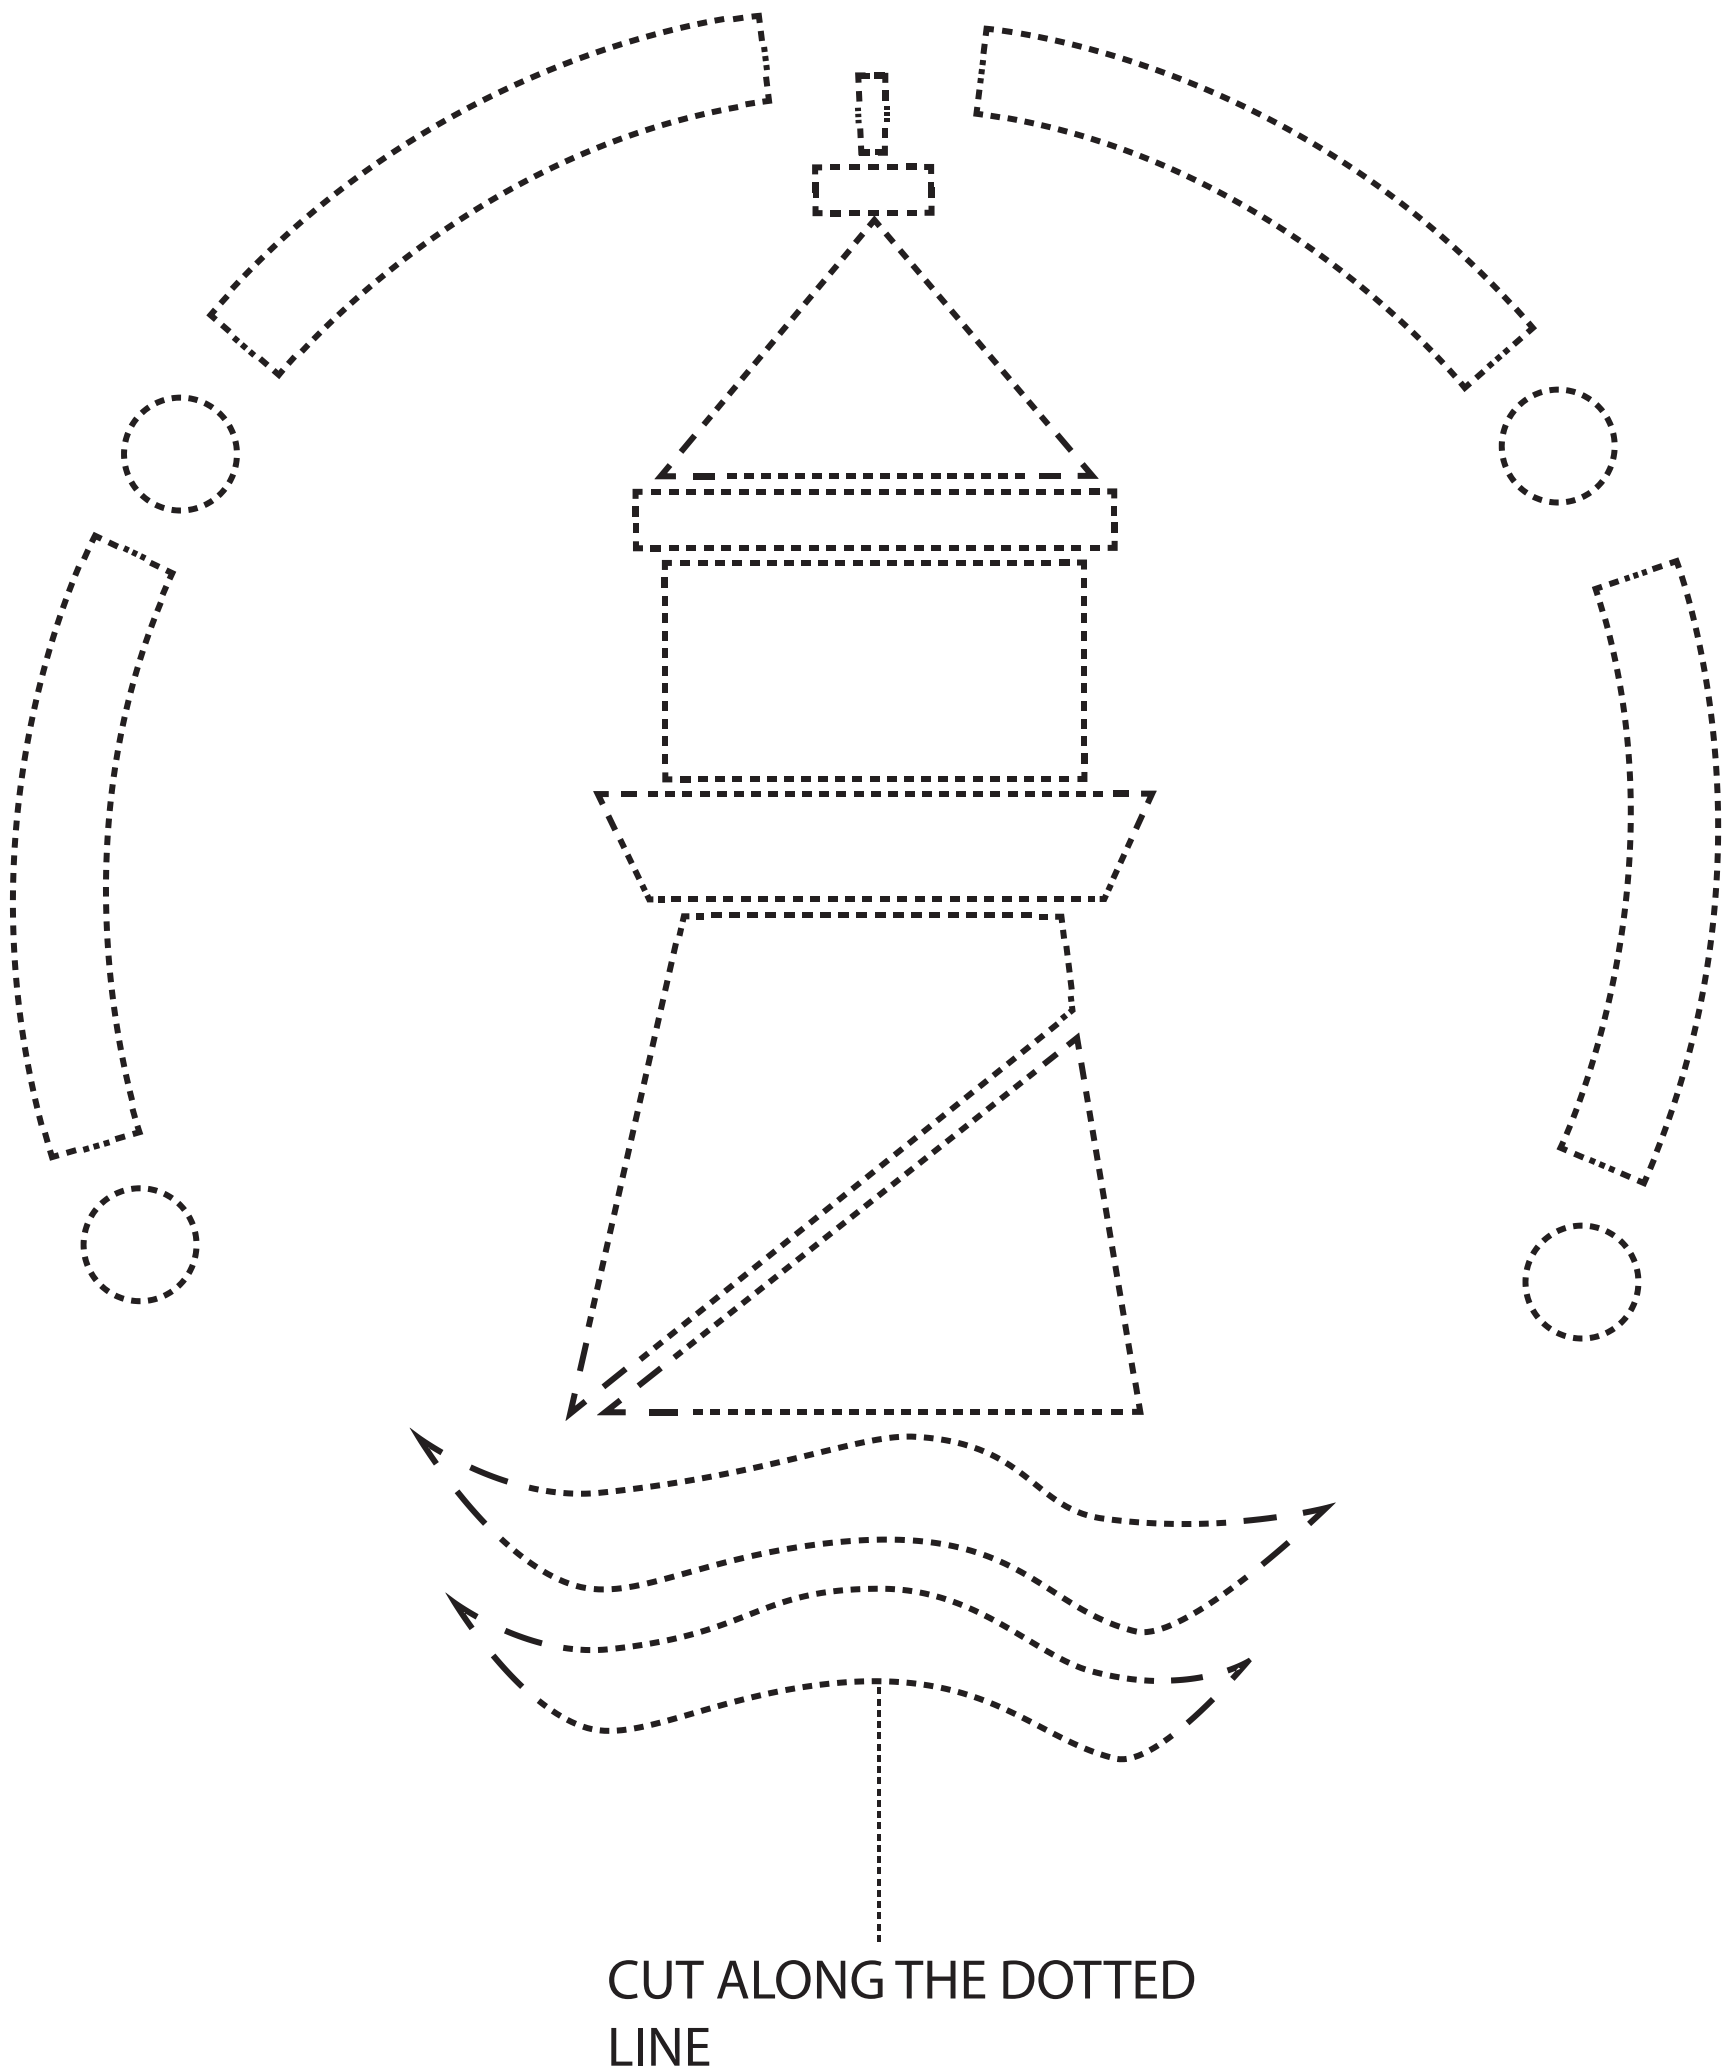

532J Pattern of Light House

1. All patterns are designed 10x10 inches. Print on 11 by 17 paper, or print on regular print paper in full size and tape together.
2. Use pattern as glass placement.